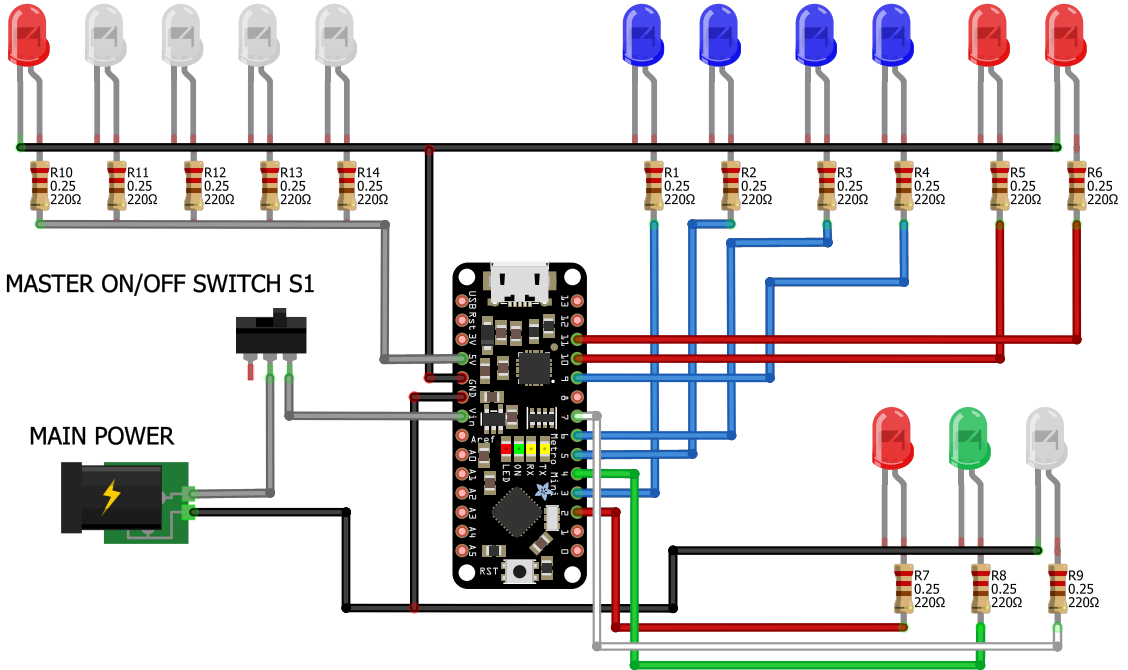

CENTER LIGHT
LED 3MM
RED ON

UPPER FLOOD LIGHTS
LEDS 3MM
WHITE ON

LOWER ROTATING LEDES
3MM BLUE

SIDE ROTATING LEDES
3MM RED

WIRE LEGEND:
BLUE= LOWER ROTATING
RED= SIDE ROTATING
GREEN= RANDOM BLINK
RED= RANDOM BLINK
WHITE= RANDOM BLINK
GRAY= FLOOD LIGHTS
BLACK= GND

PORT LEGEND:
PORT 3,5,6,9 = BLUE
PORT 10,11 = RED
PORT 2,4,7 = RED/GREEN/ WHITE
5V = ON LIHGTS/ WHITE/RED
VIN = 9-5 V POSITIVE DIRECT POWER
GND = 9-5 V NEGATIVE DIRECT POWER

RANDOM BLINKING FRONT CAB

EMERGENCY CAR LIGHT BAR EFFECT VER-1